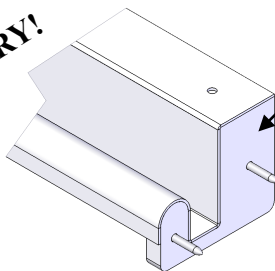

Suicide-Resistant Products for Behavioral Health

Model C-500 SAFETY CLOSET ROD

For use in areas where suicide prevention is a primary concern. Accepts standard clothes hanger design.

Features: Unique anti-ligature design resists suicide-by-hanging attempts. Mounts under closet shelf and runs wall to wall for a secure installation. May be ordered in standard lengths of 48 or 60 inches or in factory cut lengths to match field conditions.

Size: 3" Height x 4 1/8" Depth x Length as Required
Material: 14 Gauge Cold Rolled Steel
Style: Anti-Ligature/Closet Rod
Finish: Durable Powder Coat Finish, White
Other Colors Available Upon Request
Mounting Screws: Security Button Hd, Stnls
#10 x 1/2" (Qty. as Required)

**NEW
ACCESSORY!**

CLOSET ROD SUPPORT BLOCK

Closes ends of Rod to eliminate potential gaps.
Minimizes need for security-caulking. Fully supports closet shelf without intermediate support brackets.

Made in the U.S.A.